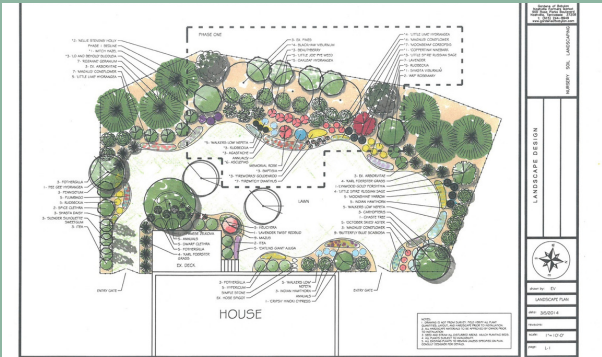

LANDSCAPING SERVICES

INSTALLATION

DESIGN

MAINTENANCE

LANDSCAPE DESIGN

We offer a range of design styles and elements. Depending on your needs and size of area, a design quote can be supplied. Every design begins with a landscape assessment, which includes: sun exposure, drainage, pest/disease concerns, traffic and usage patterns, trouble areas, pet requirements, plant preferences, and client's budget.

DESIGN SERVICES

- Existing Site Measurements & Photography
- Hardscaping, Lighting, and Irrigation Plans
- Computer Scaled 2D CAD Landscape Masterplans
- Hand Sketched Designs
- Proposed Plant and Hardscape Pictures

LANDSCAPE ELEMENTS

- Outdoor Rooms & Kitchens
- Containerscapes & Annual Designs
- Water Features
- Patios & Walkways
- Edible Landscaping
- Retreat & Meditation Spaces
- Pollinator Gardens
- Fire Pits
- Pergolas & Arbors
- Cut Flower Gardens